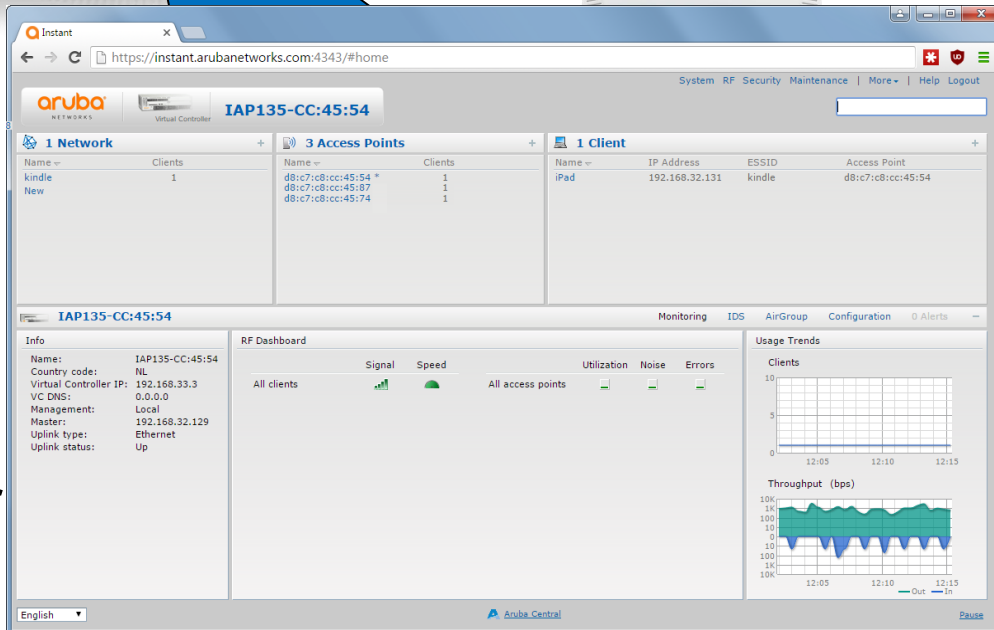

Instant or
Unified
Access Points

Centralized
Managed from
WLAN Controller

Instant
APs form virtual Controller
Cloud or on premise
managed

Remote
APs connecting using
IPSec VPN to a central
Controller

ARUBA INSTANT WI-FI

BUILT-IN SECURITY

Firewall/Role-based Access
RADIUS/DHCP/Application visibility
Intrusion Prevention/Detection/Guest access

BUILT-IN RESILIENCY

Site Survivability
Uplink Redundancy

HOW IT WORKS

- First AP configured
- READY...
- It becomes the “master” & performs firewall and controller functions
- SET...
- New APs automatically connect to the “master” & download configuration
- GO!!

- ✓ NO ONSITE IT NEEDED
- ✓ NETWORK SURVIVABILITY

ARUBA INSTANT CONTINUED

Automatic clustering: Virtual cluster

Automatic redundancy

Live Demo

Aruba Instant AP

➤ Summary

- Integrierte Redundanz
- Durchgängig durch alle AP Typen
- Applikationserkennung ca. 2000 Apps
- Keine Lizenzkosten
- Investitionsschutz